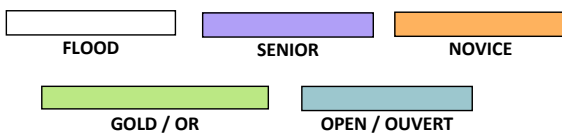

Waterloo Memorial Recreation Complex - Waterloo, ON
February 28 - March 2, 2025

	Friday, February 28	Saturday, March 1		Sunday, March 2	
	Waterloo	Waterloo	RIM Park	Waterloo	
06:00					06:00
07:00				7:00 OSYS F #2 - SYSO L #2	07:00
08:00		7:40 OSYS F #1 - SYSO L #1			08:00
09:00	8:30 NSYS F #1 - SYSN L #1		9:00 NSYS F #2 - SYSN L #2		09:00
10:00				10:20	10:00
11:00		11:00 11:15 SR F - SR L		10:55 Open - Free #2 / Ouvert - Libre #2	11:00
12:00	11:35 11:50 GSYS F #1 - SYSOr L #1	11:40 12:00 Open - Free #1 / Ouvert - Libre #1	12:05 12:20 GSYS F #2 - SYSOr L #2		12:00
13:00				13:15 VC	13:00
14:00		14:20 14:40 Novice - Free #2 / Novice - Libre #2		13:35 END / FIN	14:00
15:00	14:55 15:10 SR S - SR C 15:30		15:30 END / FIN		15:00
16:00	15:50 Novice - Free #1 / Novice - Libre #1				16:00
17:00		16:55 17:15 Gold - Free #2 / Or - Libre #2			17:00
18:00	18:05 18:25 Gold - Free #1 / Or - Libre #1				18:00
19:00		19:30 19:50 SR Free / Libre (EXH) 20:10 VC			19:00
20:00		20:40 20:45 END / FIN			20:00
21:00	21:00 SR Short / Court (EXH) 21:16 END / FIN				21:00
22:00					22:00
23:00					23:00
24:00					24:00

Disciplines
N = Novice
G = Gold
O = Open
S = Senior

Segment
S = Short Program
F = Free Program

Disciplines
N = Novice
Or = Or (Intermédiaire)
O = Ouvert
S = Senior

Segment
C = Programme court
L = Programme libre